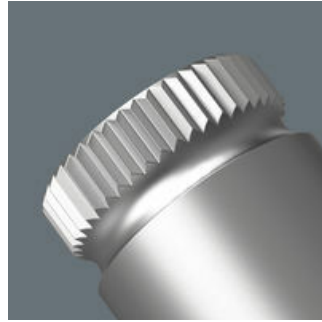

781 A 1/4" Connection parts, 781 A/B x 3/8 x 25.2 mm x 1/4"

Our Autumn/Winter production innovations

EAN:	4013288221193	Size:	92x43x19 mm
Part number:	05042670001	Weight:	21 g
Article number:	781 A	Country of origin:	CZ
		Customs tariff number:	82079030

- 1/4" to 3/8" connection part
- With secure socket fixing
- With 1/4" square head socket drive
- 3/8" external square
- Made of chrome-vanadium for high load capacity

Connection part 1/4" square head socket to 3/8" external square head. For manual and machine-operated tools (non-impact), with ball stop groove to safely lock the socket, knurling at the rear end for manageability during manual use; chrome-vanadium, dull chromed.

Our Autumn/Winter production innovations

Chrome vanadium steel

Knurling

The connection parts are suitable for high loads thanks to their chrome-vanadium steel design.

Knurling on lower end for more grip when used manually.